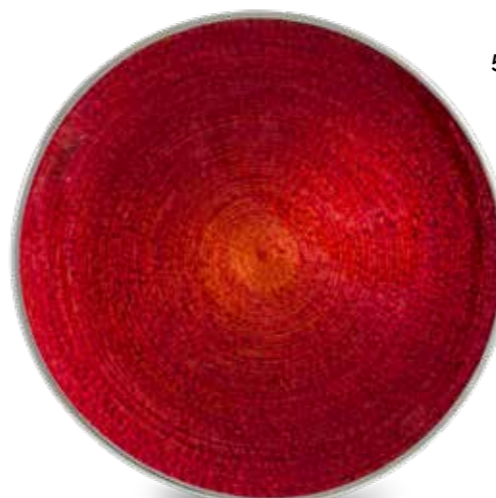

51.35.0249 Ciotolina blu
Blue bowl
cm Ø 11

51.35.3149 Ciotola blu
Blue bowl
cm Ø 16

51.35.0349 Ciotola blu
Blue bowl
cm Ø 22

51.35.3049 Centrotavola blu
Blue centrepiece
cm Ø 34

FENICE Rosso Cardinale

51.35.0548 Piatto rosso
Red plate
cm Ø 37

51.35.0448 Fruittiera rossa
Red centrepiece
cm Ø 32

51.35.0248 Ciotolina rossa
Red bowl
cm Ø 11

51.35.3148 Ciotola rossa
Red bowl
cm Ø 16

51.35.0348 Ciotola rossa
Red bowl
cm Ø 22

51.35.3048 Centrotavola
Red centrepiece
cm Ø 34