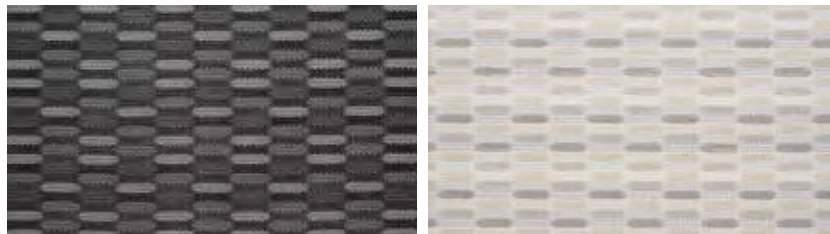

COCOA 001

HONEY 002

PEARL 004

SHAPE		SIZE		STYLE - COLOR
	Rectangle	14" x 19"	36 x 48 cm	100606 - ---
	Round	Diam. 15"	38 cm	100617 - ---

RIVER, Pebble

ORE 002 RIVER 001

SHAPE	SIZE	STYLE - COLOR
☐	Rectangle 14" x 19"	36x48 cm 100761 - ___