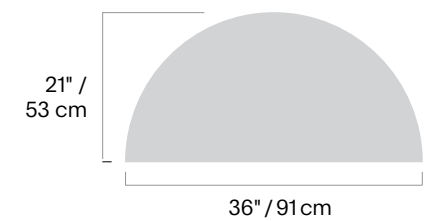

SHAPE	SIZE	STYLE - COLOR
	Doormat 18" x 28" 46 x 71 cm	200138 - ---
	Utility Mat 24" x 36" 61 x 91 cm	200140 - ---
	Big Mat 36" x 60" 91 x 152 cm	200137 - ---
	Runner 24" x 72" 61 x 183 cm	200139 - ---
	Dot Shag* Diam. 24" 61 cm	200387 - ---

*Dot Shag available in Black only. Customization not available in Dot shape.

SHAPE	SIZE	STYLE - COLOR
	Welcome Mat 21" x 36" 53 x 91 cm	200705 - ---

Customization not available in Welcome Mats.