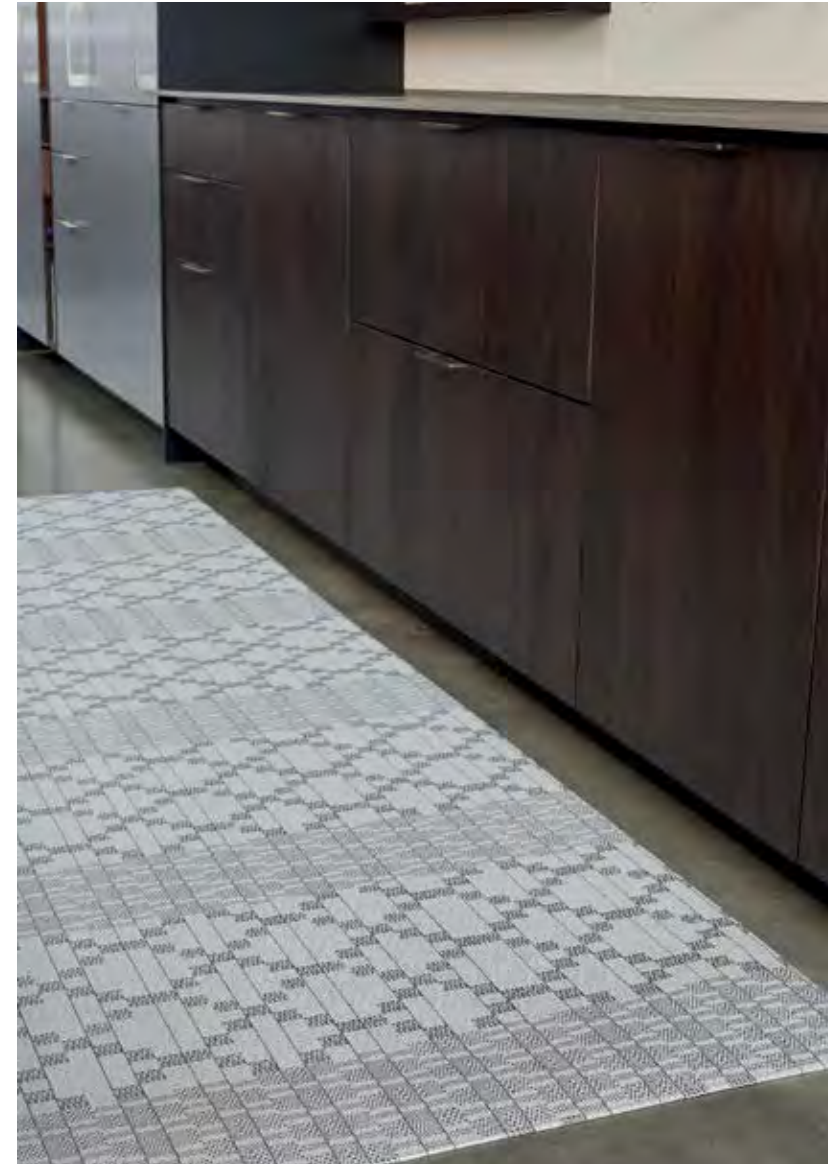

Harmony™ WOVEN FLOOR MATS

© 2022 Chilewich

Custom Sizes Available

NATURAL, Harmony

SHAPE	SIZE	STYLE - COLOR
	23" x 36"	200761 - ---
	35" x 48"	200762 - ---
	46" x 72"	200764 - ---
	72" x 106"	200766 - ---
	26" x 72"	200763 - ---
	30" x 106"	200765 - ---

FLOOR MATS PATTERN DIRECTION - HARMONY		
	23" x 36"	59 x 92 cm
	35" x 48"	89 x 122 cm
	46" x 72"	118 x 183 cm
	72" x 106"	183 x 269 cm
	26" x 72"	66 x 183 cm
	30" x 106"	76 x 269 cm