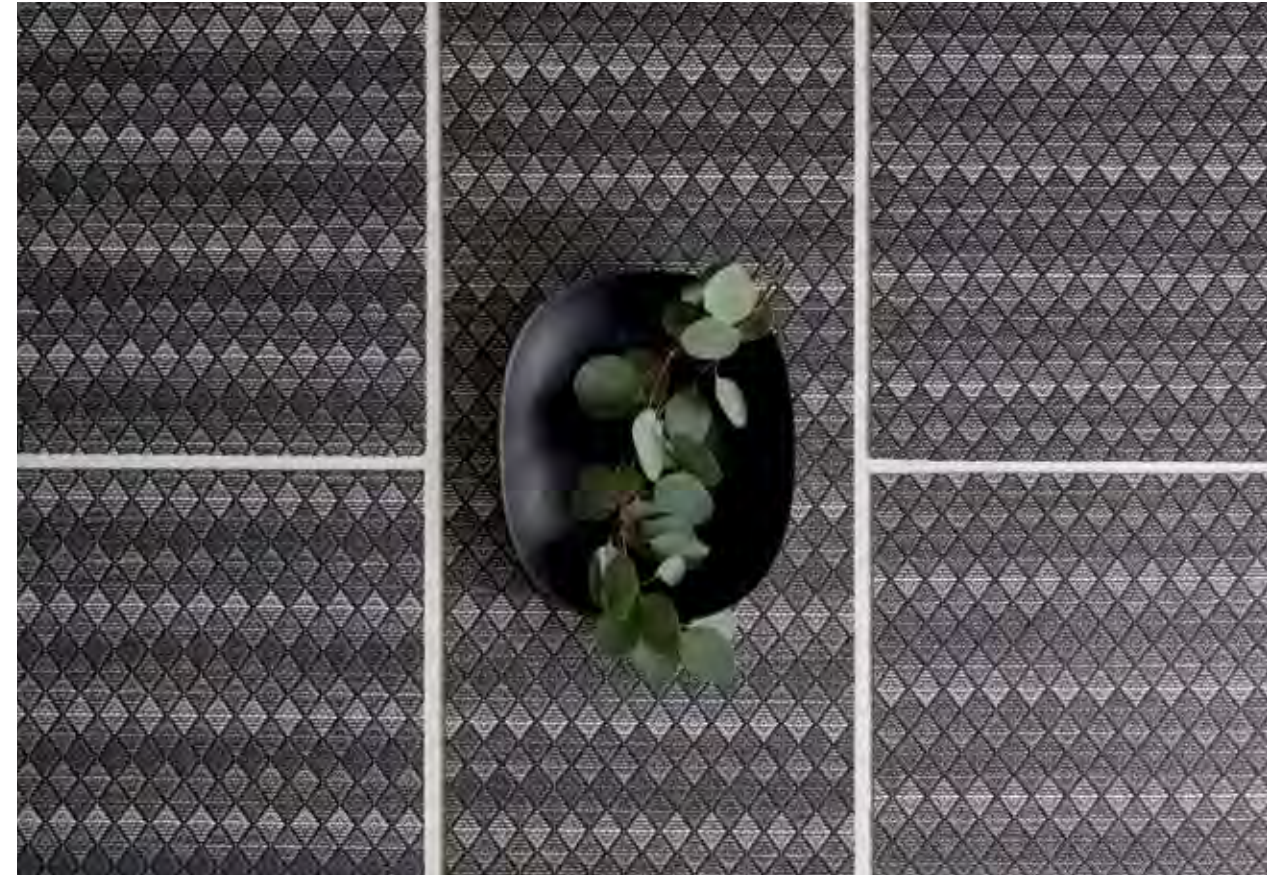

PEBBLE, Heddle

DOGWOOD 004 PARADE 002 PEBBLE 005

SHADOW 003

SHAPE	SIZE	STYLE - COLOR
☐	Rectangle 14" x 19"	36x48 cm 100525 - ---

STONE, Hue

STONE 002

SHAPE	SIZE	STYLE - COLOR
□	Rectangle 14" x 19"	36 x 48 cm 100679 - ___